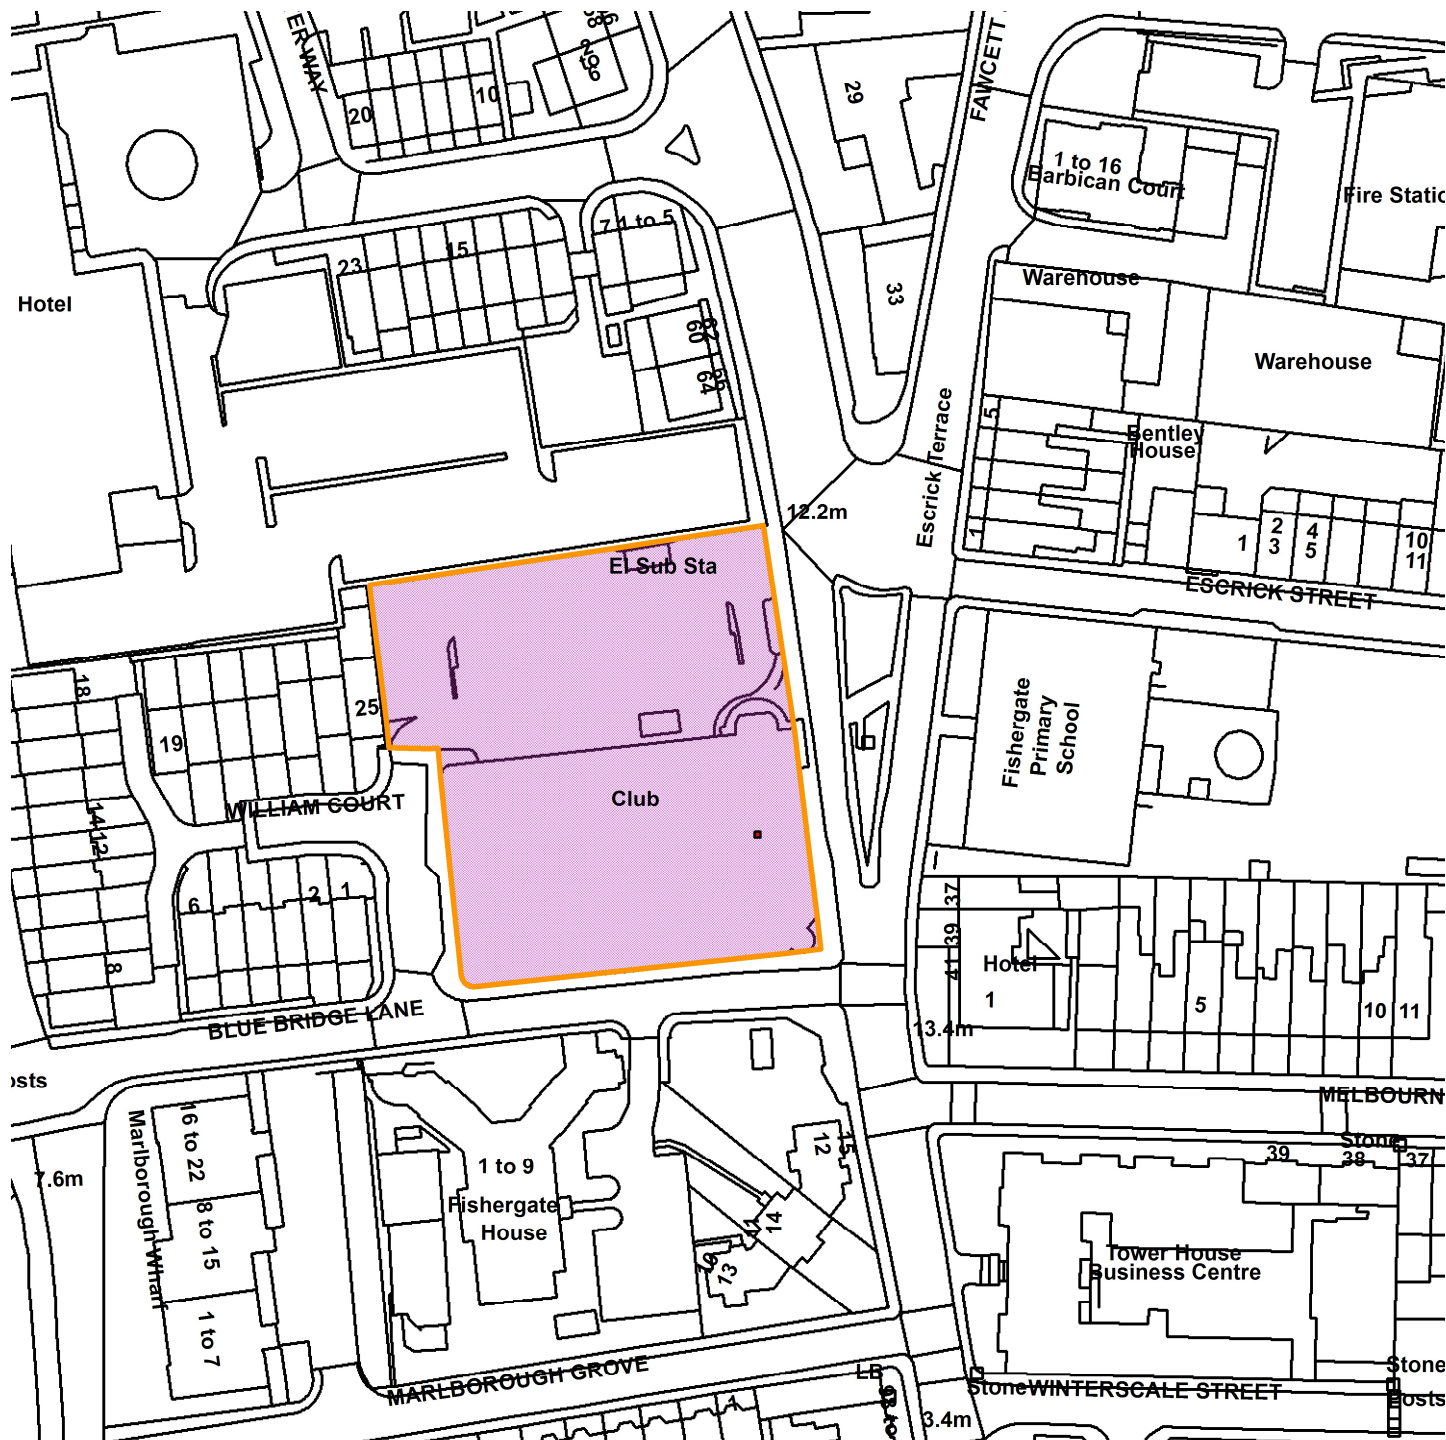

Mecca Bingo, 68 Fishergate, YO10 4AR

21/01605/FULM

GIS by ESRI (UK)

Scale : 1:1192

Reproduced from the Ordnance Survey map with the permission of the Controller of Her Majesty's Stationery Office © Crown Copyright 2000.

Unauthorised reproduction infringes Crown Copyright and may lead to prosecution or civil proceedings.

Produced using ESRI (UK)'s MapExplorer 2.0 - <http://www.esriuk.com>

Organisation	City of York Council
Department	Directorate of Place
Comments	Site Location Plan
Date	24 January 2022
SLA Number	